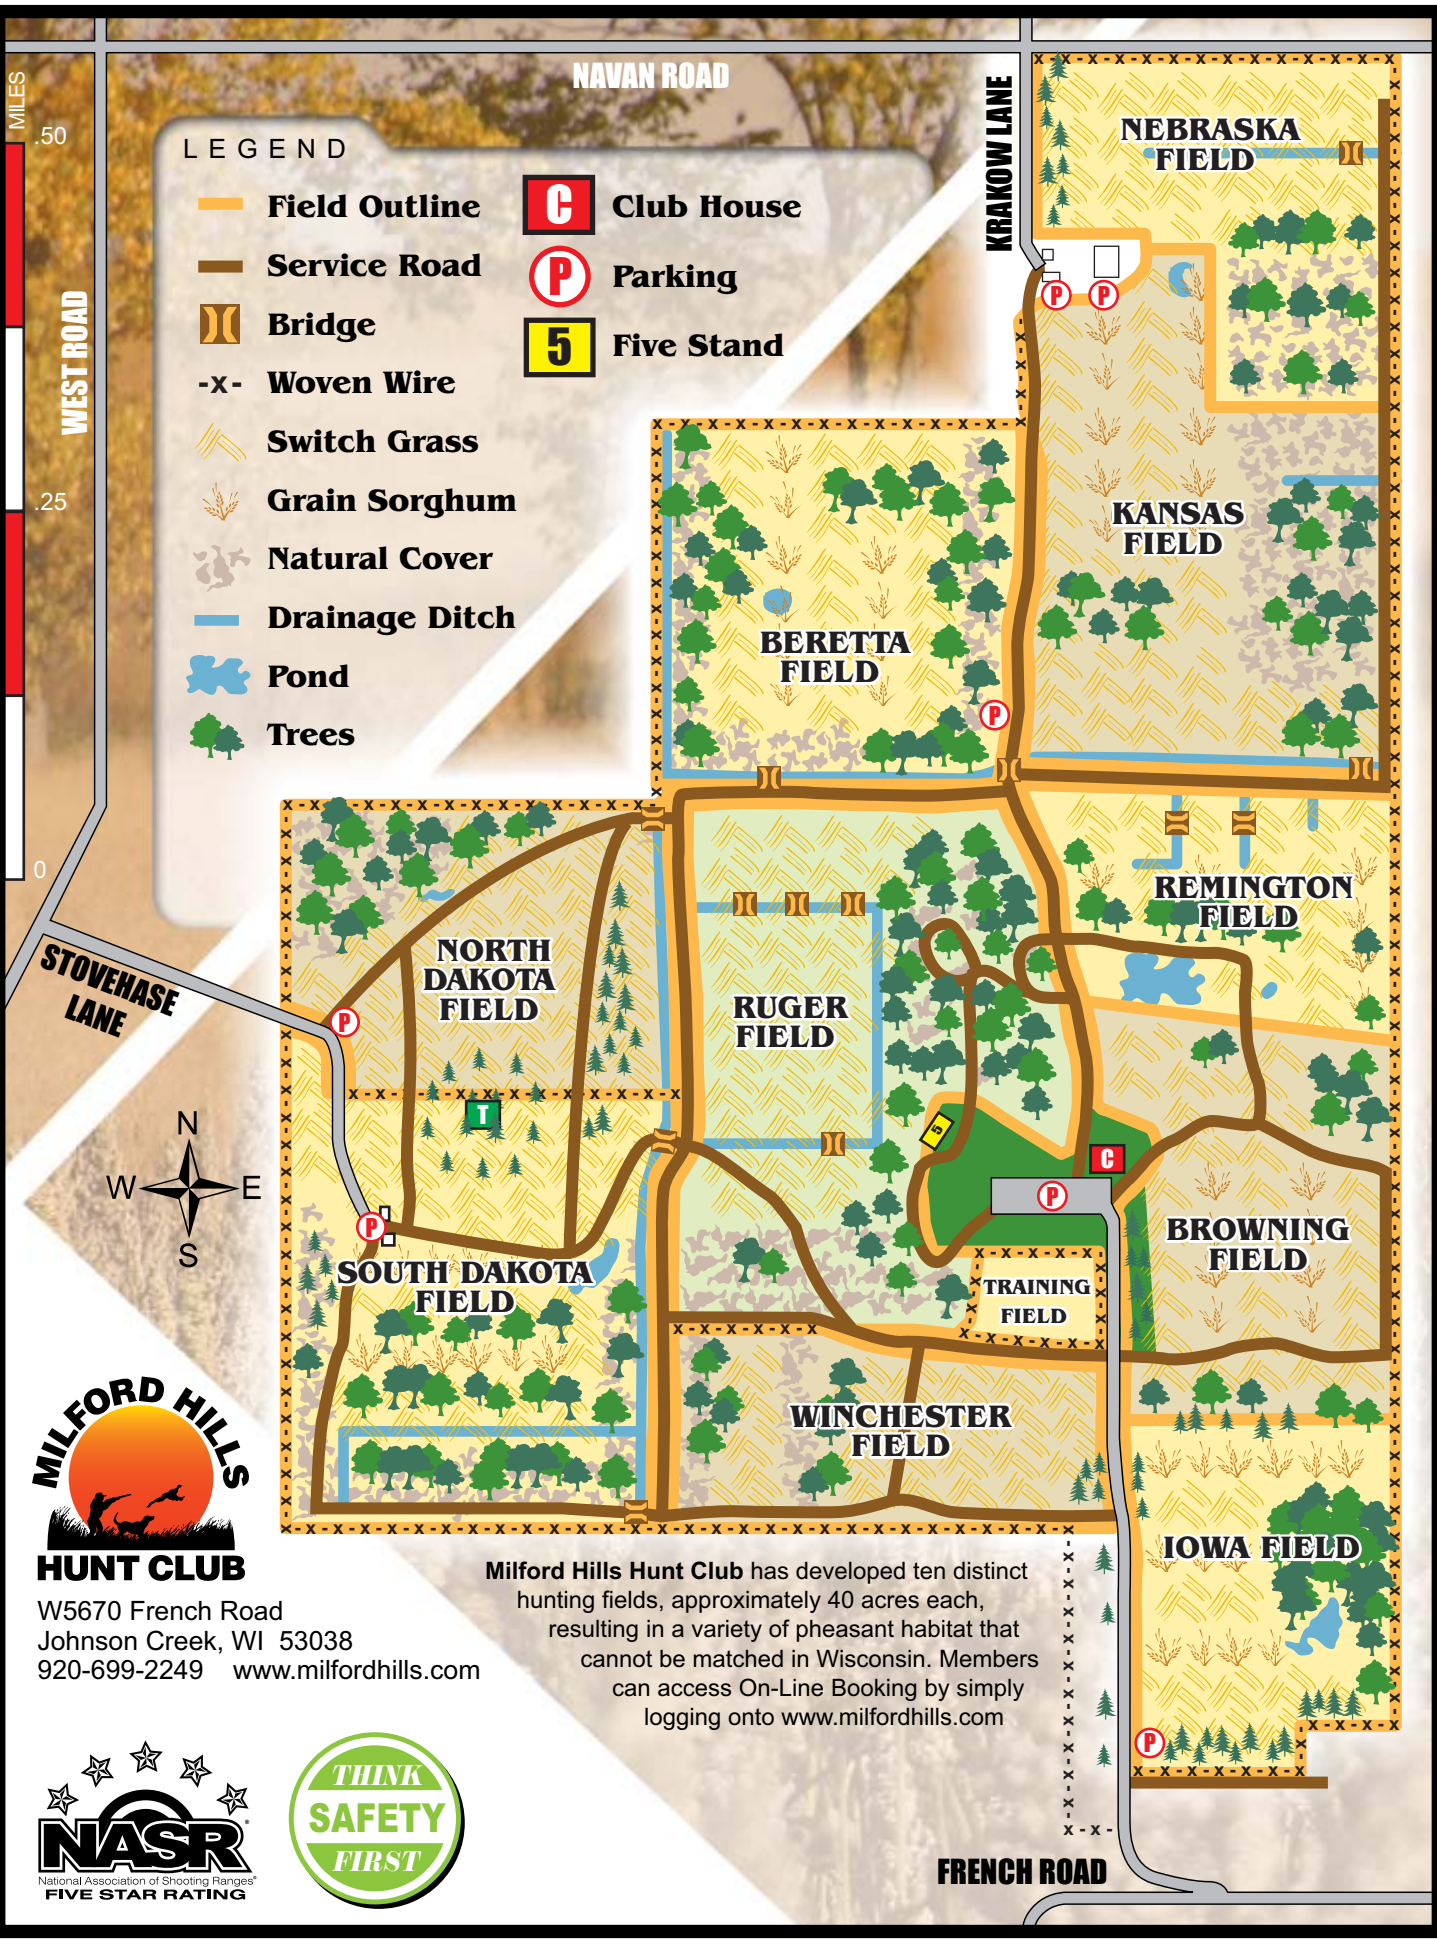

**LEGEND**

- Field Outline**
- Service Road**
- Bridge**
- x- Woven Wire**
- Switch Grass**
- Grain Sorghum**
- Natural Cover**
- Drainage Ditch**
- Pond**
- Trees**
- Club House**
- Parking**
- Five Stand**

**FRENCH ROAD**