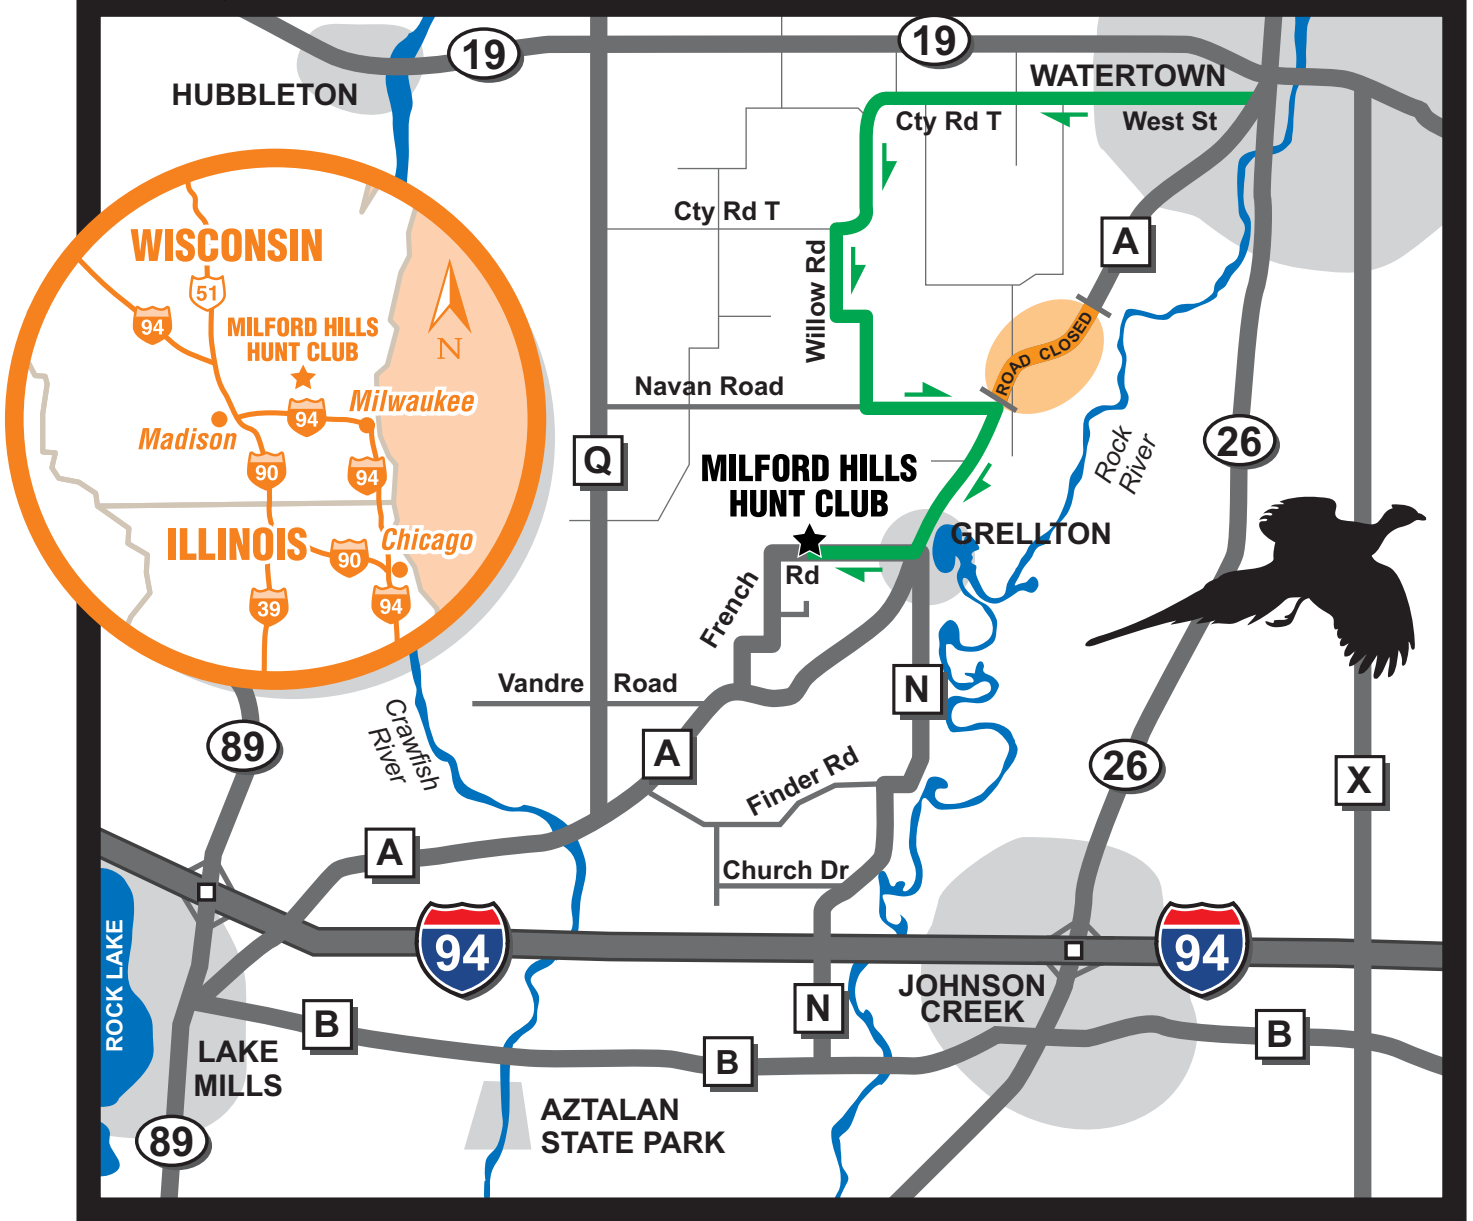

MILFORD HILLS HUNT CLUB

CONSTRUCTION Directions Watertown

West St West
 County Road T West
 Turn Left on Willow Road
 Turn Left on Navan Road
 Turn Right on HWY A
 Turn Right on French Rd
 Milford Hills is on the Right (About 1 mile)

Directions from Madison

I-94 East to Lake Mills (Exit 259)
 Right on HWY 89 (South)
 Left on Tyrannena Road (First stoplight)
 Left on HWY A
 Left on French Rd
 Milford Hills is on the Left (About 2 miles)

Directions from Milwaukee

I-94 West to Johnson Creek (Exit 267)
 Left on HWY 26 (Travel South)
 Right on HWY B (Travel West)
 Continue on HWY B through Johnson Creek
 Right on HWY N (First road after Rock River)
 Continue on HWY N to Grellton
 Cross HWY A at stop sign
 Continue on French Rd
 Milford Hills is on the Right