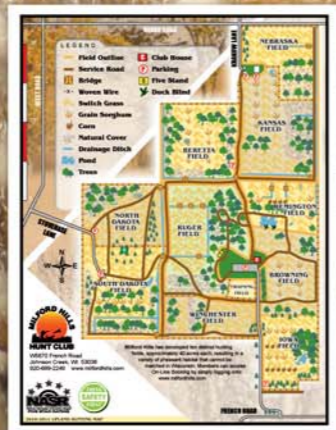

Your hunt will take place amongst the rolling countryside of southeastern Wisconsin which provides the perfect setting for hunting game like pheasant, chukar, and quail. Our ten fields average 40 acres each and are diverse in habitat. Every field takes advantage of natural terrain to offer the true feeling of the "hunt".

Our fields have groomed switch grass to provide the best cover during the hunting season. Strips of yearly planted sorghum provide additional cover and serve as a source of food to keep those "extra" birds in the field. Natural cover in the form of wooded areas, dogwood, and other native plants give each field diversity for you and your dog to experience. Fields have ponds and ditches so your canine companions have access to fresh water during your hunt.

Visit our European style lodge, it's the perfect place to share stories after your hunt or sporting clay round. Known throughout the area for our homemade and hearty meals, the restaurant is worth the trip alone.

At Milford Hills you'll get the most complete upland game hunting experience in the Midwest. Milford Hills Hunt Club, Wisconsin's only five star shooting facility!

FIELD MAP IS ONLINE
LOOK AT DESCRIPTIONS, STRATEGIES, & MORE!

MEMBERSHIP INFORMATION

QUESTIONS? CALL 920-699-2249

SAVE 10% BY JOINING BEFORE MAY 1ST!
JOIN BEFORE MARCH 1ST AND RECEIVE AN ADDITIONAL FREE HUNT!

Pheasant quantity determined by membership purchased. Hunt must be used in October 2011.

	10 GAUGE MAGNUM	12 GAUGE	16 GAUGE	20 GAUGE	28 GAUGE
MEMBERSHIP PHEASANTS	400	200	100	25	25
*MEMBERSHIP PRICE BEFORE MAY 1ST	$7,733.25	$4,223.00	$2,472.00	$727.45	$577.85
*MEMBERSHIP PRICE AFTER MAY 1ST	$8,592.50	$4,692.23	$2,746.67	$808.27	$642.05
*COST PER PHEASANT	$19.33	$21.12	$24.72	$29.10	$23.11
EXTRA BIRDS RELEASED THROUGH FEB 28TH	$21 each	$22 each	$22 each	$22 each	$22 each
EXTRA BIRDS RELEASED AFTER FEB 28TH	$21 each	$23 each	$23 each	$23 each	-
MEMBERS INCLUDED	4	3	2	1	1
ADD A MEMBER COST	$500.00	$500.00	$500.00	-	-
HOUSE ACCOUNT	YES	YES	YES	-	-
FIVE STAR HUNTING PRIVILEGES	YES	YES	YES	YES	YES
HUNT OCT 1ST TO DEC 31ST, 2011	YES	YES	YES	YES	YES
HUNT JAN 1ST TO APRIL 15TH, 2012	YES	YES	YES	YES	-

*Membership pricing includes sales tax. Cost per pheasant comparison uses early membership price.

FIVE STAR HUNTING

- GUN CLEANING / DOG WASHING ROOM
- ONLINE SCHEDULING SYSTEM
- LOCKER ROOM AND SHOWERS
- DISCOUNTS FOR PARTIES & EVENTS
- BIRDS SET UPON ARRIVAL
- DOG & HANDLER DISCOUNT
- NO CHARGE FOR EXTRA BIRDS HARVESTED
- MEMBER ONLY BIRD SPECIALS
- UNBEATABLE UPLAND HABITAT
- SNOW PLOWED PATHS
- ACCESS TO NON HUNTING ACTIVITIES
- ACCESS TO WALKING TRAILS
- ACCESS TO FISHING PONDS
- ACCESS TO DOG TRAINING AREAS
- IN FIELD BIRD PICK UP
- NO GUEST FEES!

100 CHUKARS
$1,225.00 ($12.25 EACH)

50 CHUKARS
$662.50 ($13.25 EACH)

PURCHASE CHUKARS DURING THE HUNT SEASON FOR $15.25 EACH

MEMBERSHIP CHUKARS